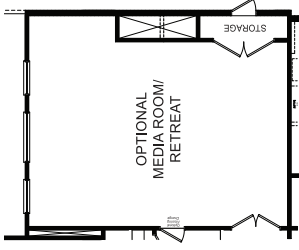

The Chestatee

First Floor

Second Floor

OPTIONAL MEDIA ROOM/RETREAT

OPTIONAL BEDROOM 4 & BATH

OPTIONAL THIRD CAR GARAGE

* Lowe Properties LLC in its sole discretion, reserves the right to modify and change these features in order to improve the homes. This is for information only and is not part of a legal contract and is subject to errors, omissions and change.